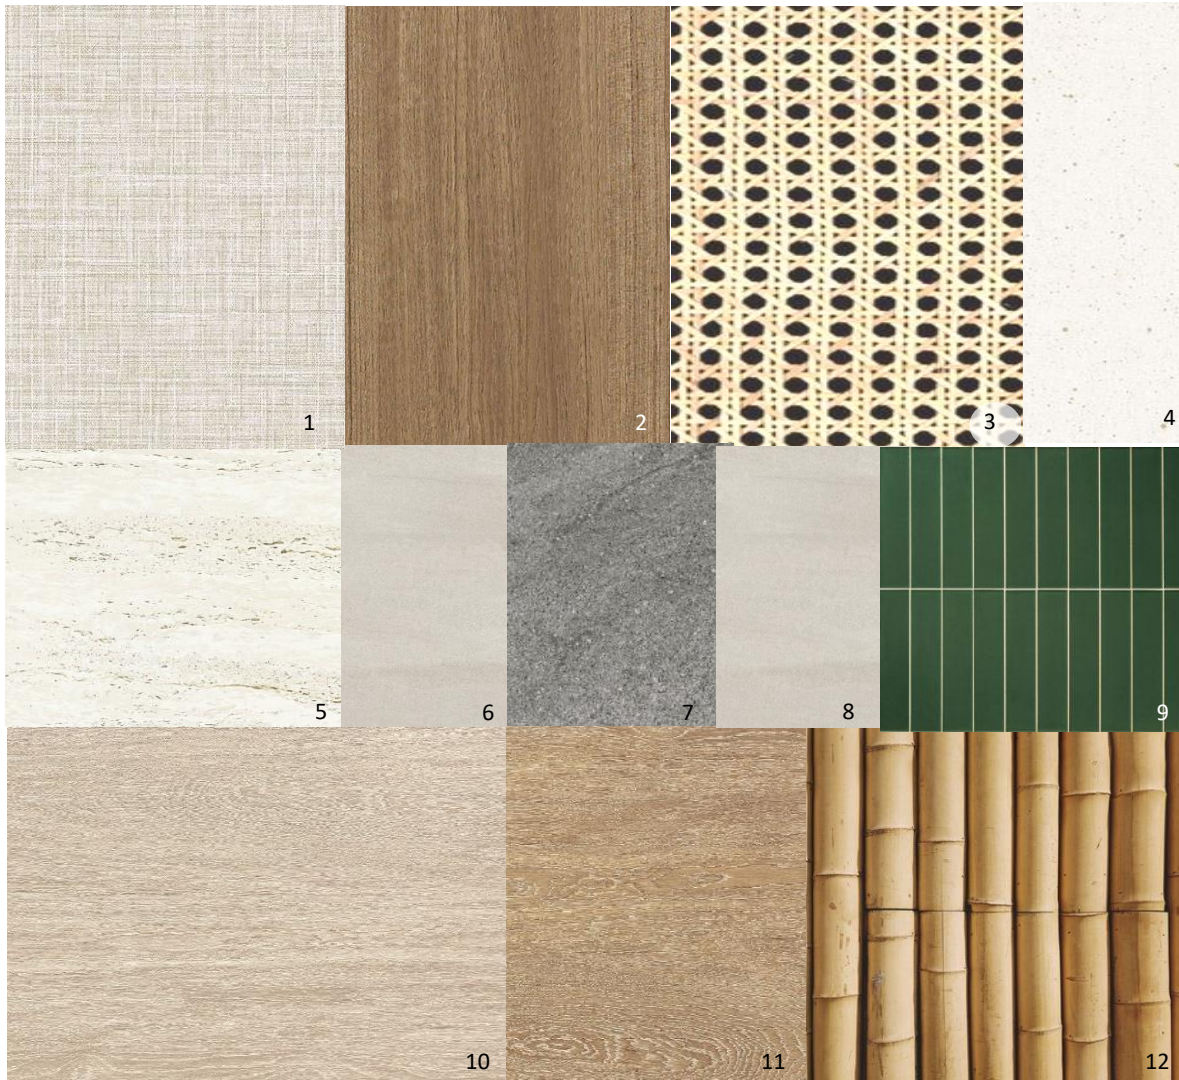

## MATERIAL SELECTION (COASTAL GARDEN)

- 1 FEATURE WALL  
Wallpaper decoration or equivalent
- 2 KITCHEN CABINET  
Melamine or equivalent
- 3 HANING KITCHEN CABINET AND WARDROBE  
Melamine or equivalent
- 4 TOP COUNTER KITCHEN  
Solid surface or equivalent
- 5 KITCHEN BACKSPLASH  
Homogeneous tiles
- 6 FLOOR TILE BATHROOM (Dry area)  
Homogeneous tiles
- 7-8 WALL TILE BATHROOM (Dry area)  
Homogeneous tiles
- 9-10 FLOOR AND WALL TILE BATHROOM (Wet area)  
Homogeneous tiles
- 11 LIVING AREA,BEDROOM  
Homogeneous tiles
- 12 FLOOR TILE LANAI  
Homogeneous tiles
- 13 WALL AND CEILING LANAI  
Decorative cladding

## MATERIAL SELECTION (BEACH RESORT)

- 1 FEATURE WALL  
Wallpaper decoration or equivalent
- 2 COUNTER KITCHEN CABINET  
Melamine or equivalent
- 3 HANGING CABINET AND WARDROBE  
Melamine or equivalent
- 4 TOP COUNTER KITCHEN  
Solid surface or equivalent
- 5 KITCHEN BACKSPLASH  
Homogeneous tiles
- 6 FLOOR TILE BATHROOM (Dry area)  
Homogeneous tiles
- 7 FLOOR TILE BATHROOM (Wet area)  
Homogeneous tiles
- 8 WALL TILE BATHROOM (Dry area)  
Homogeneous tiles
- 9 WALL TILE BATHROOM (Wet area)  
Homogeneous tiles
- 10 FLOOR LIVING, BEDROOM  
Homogeneous tiles
- 11 FLOOR TILE LANAI  
Homogeneous tiles
- 12 WALL AND CEILING LANAI  
Decorative cladding